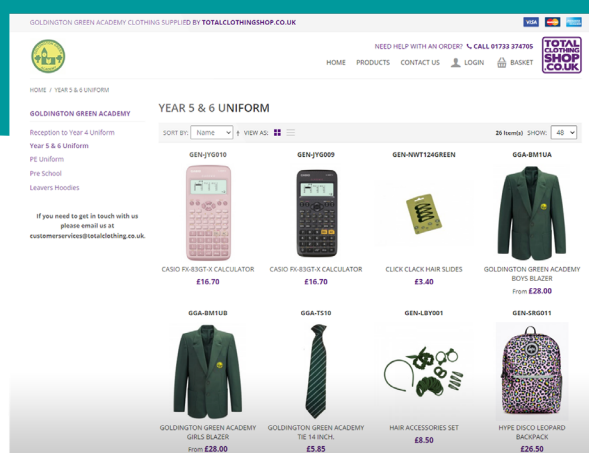

How to purchase your uniform...

- Follow your school link in this booklet or alternatively you can go to totalclothing.co.uk and select your school.
- Click & Collect from our shop or have your uniform delivered to your home.

Ways to get in touch...

PHONE

Please call:
01733 394758

LIVE CHAT

Please visit our
website:
totalclothing.co.uk

EMAIL

Please email directly:
customerservices@totalclothing.co.uk

RETURNS POLICY

We have a returns policy of 28 days from your purchase to return or exchange your garments. It would be great if you could send your returns as soon as possible to help our stock levels.